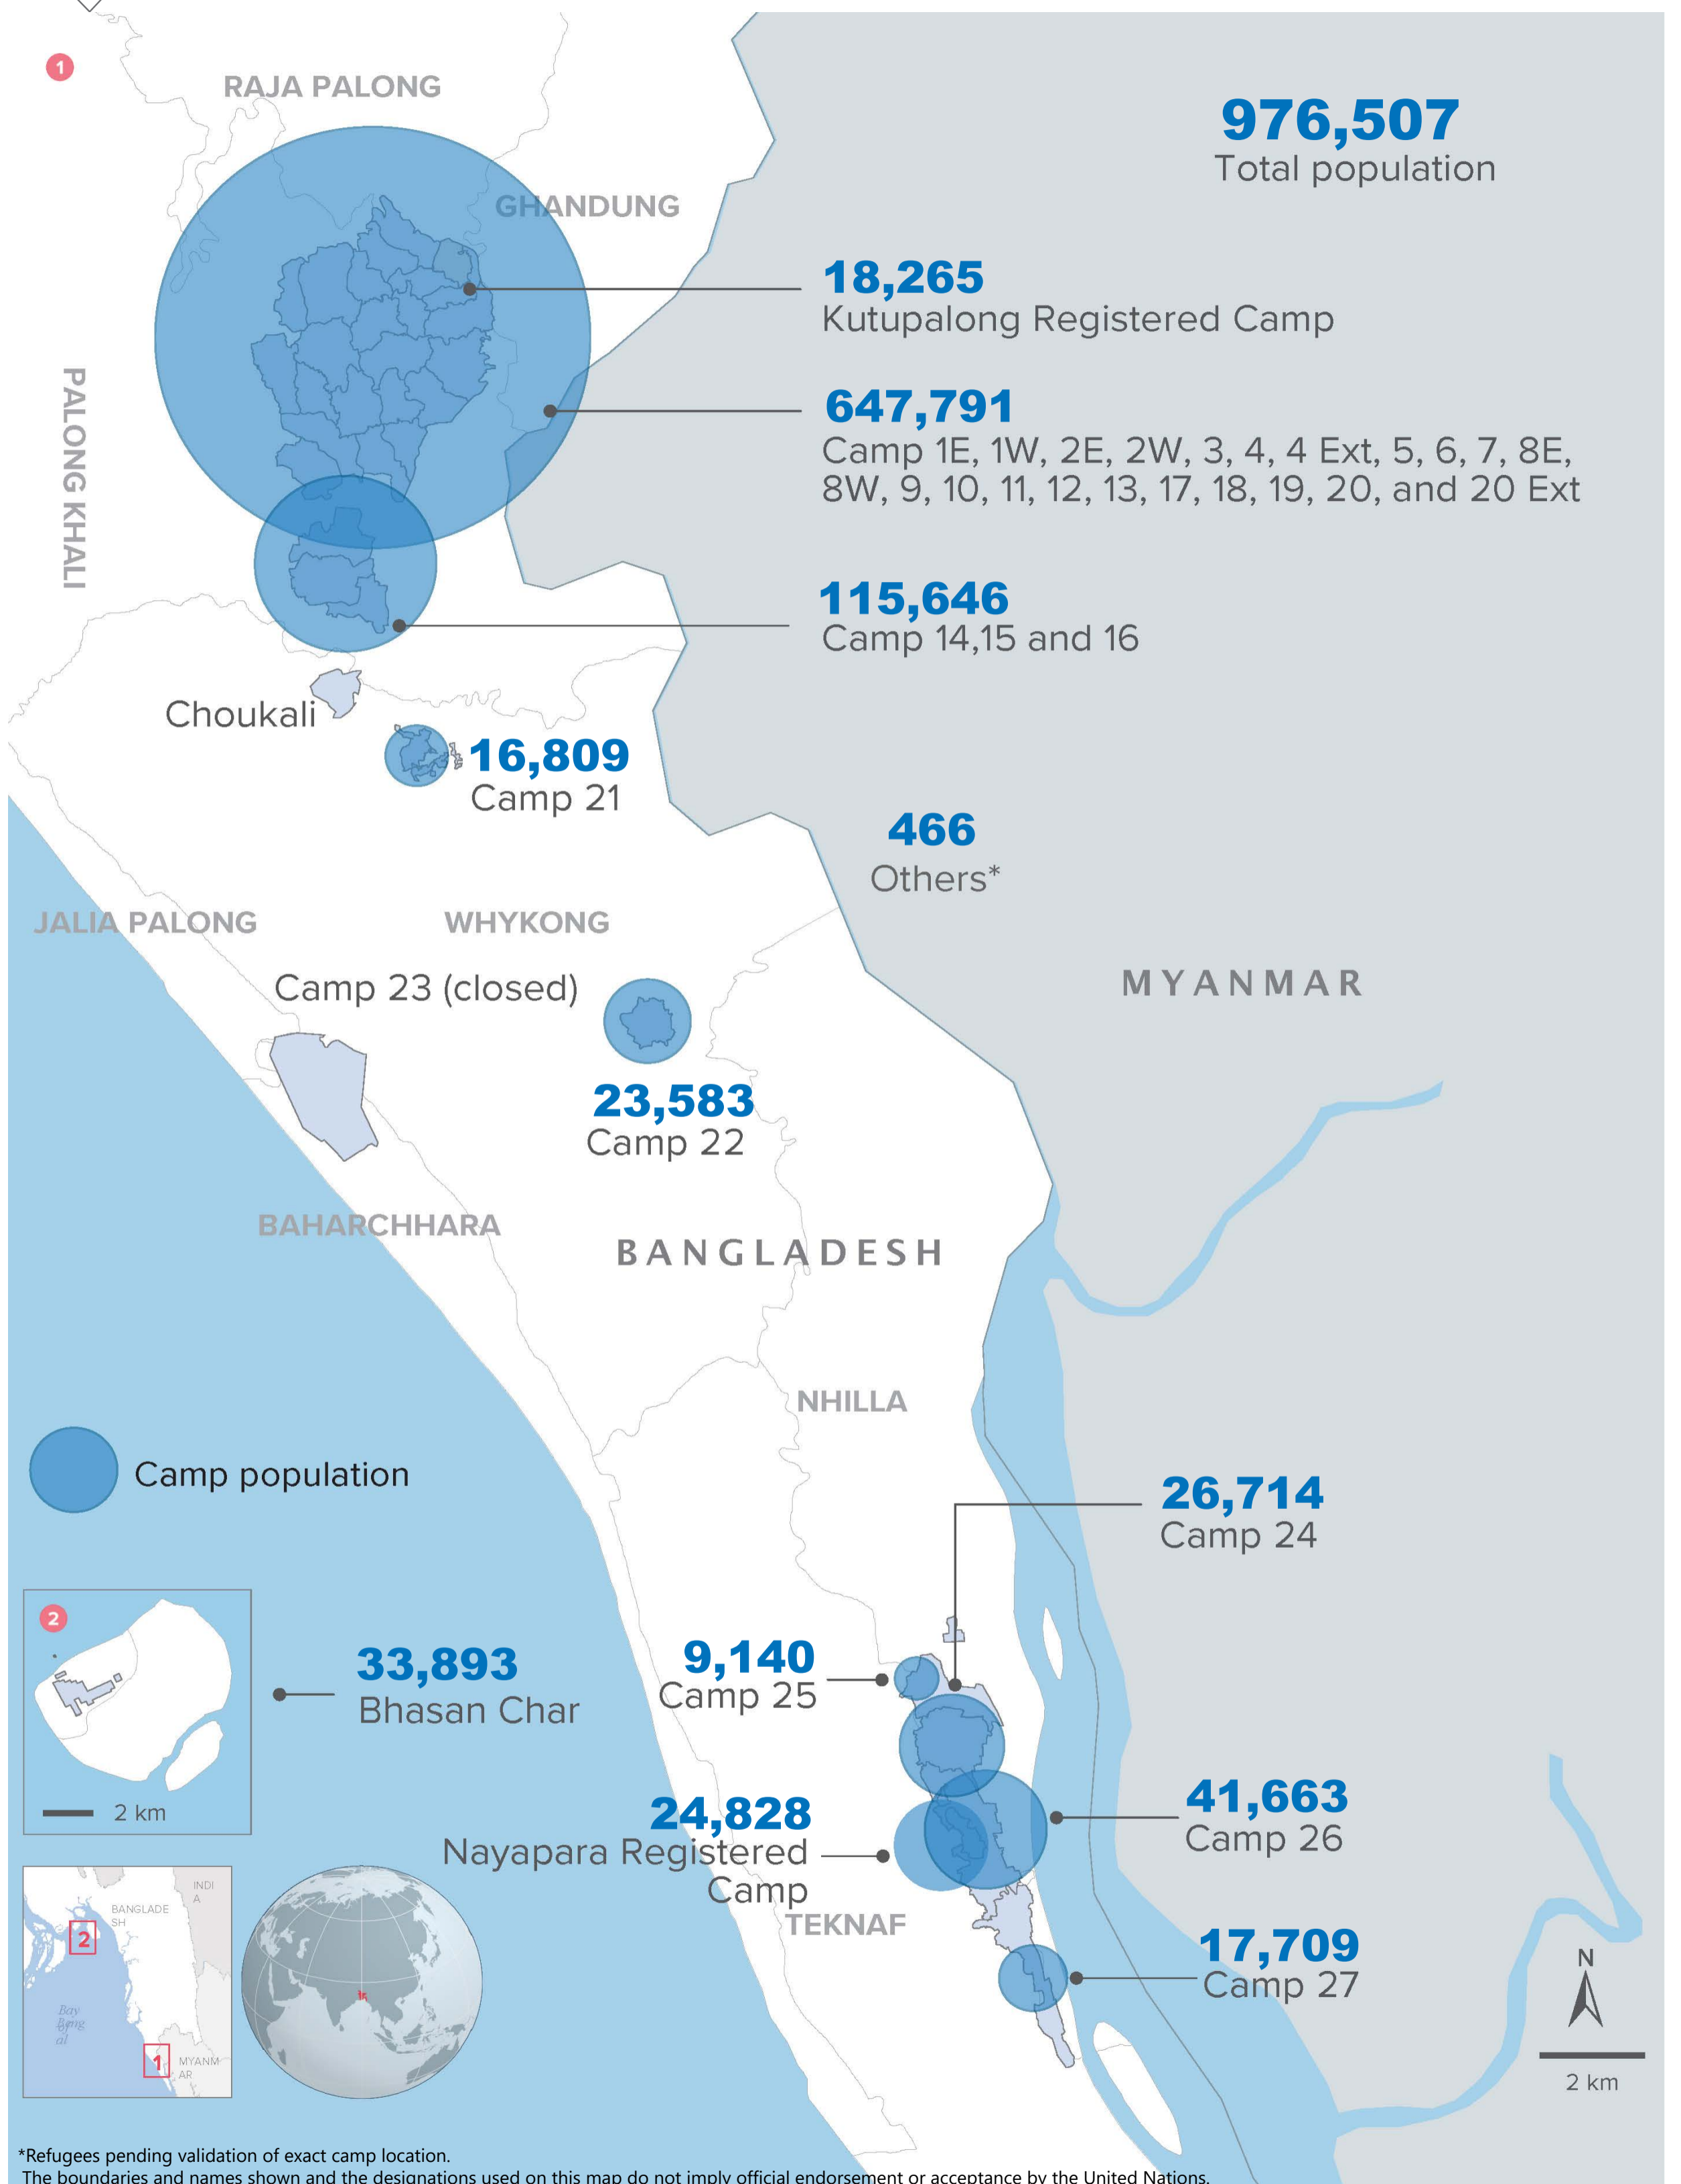

**UNHCR**  
The UN Refugee Agency

ROHINGYA REFUGEE RESPONSE/BANGLADESH  
**Rohingya Population by Location**

(as of 29 February 2024)

\*Refugees pending validation of exact camp location.  
The boundaries and names shown and the designations used on this map do not imply official endorsement or acceptance by the United Nations.