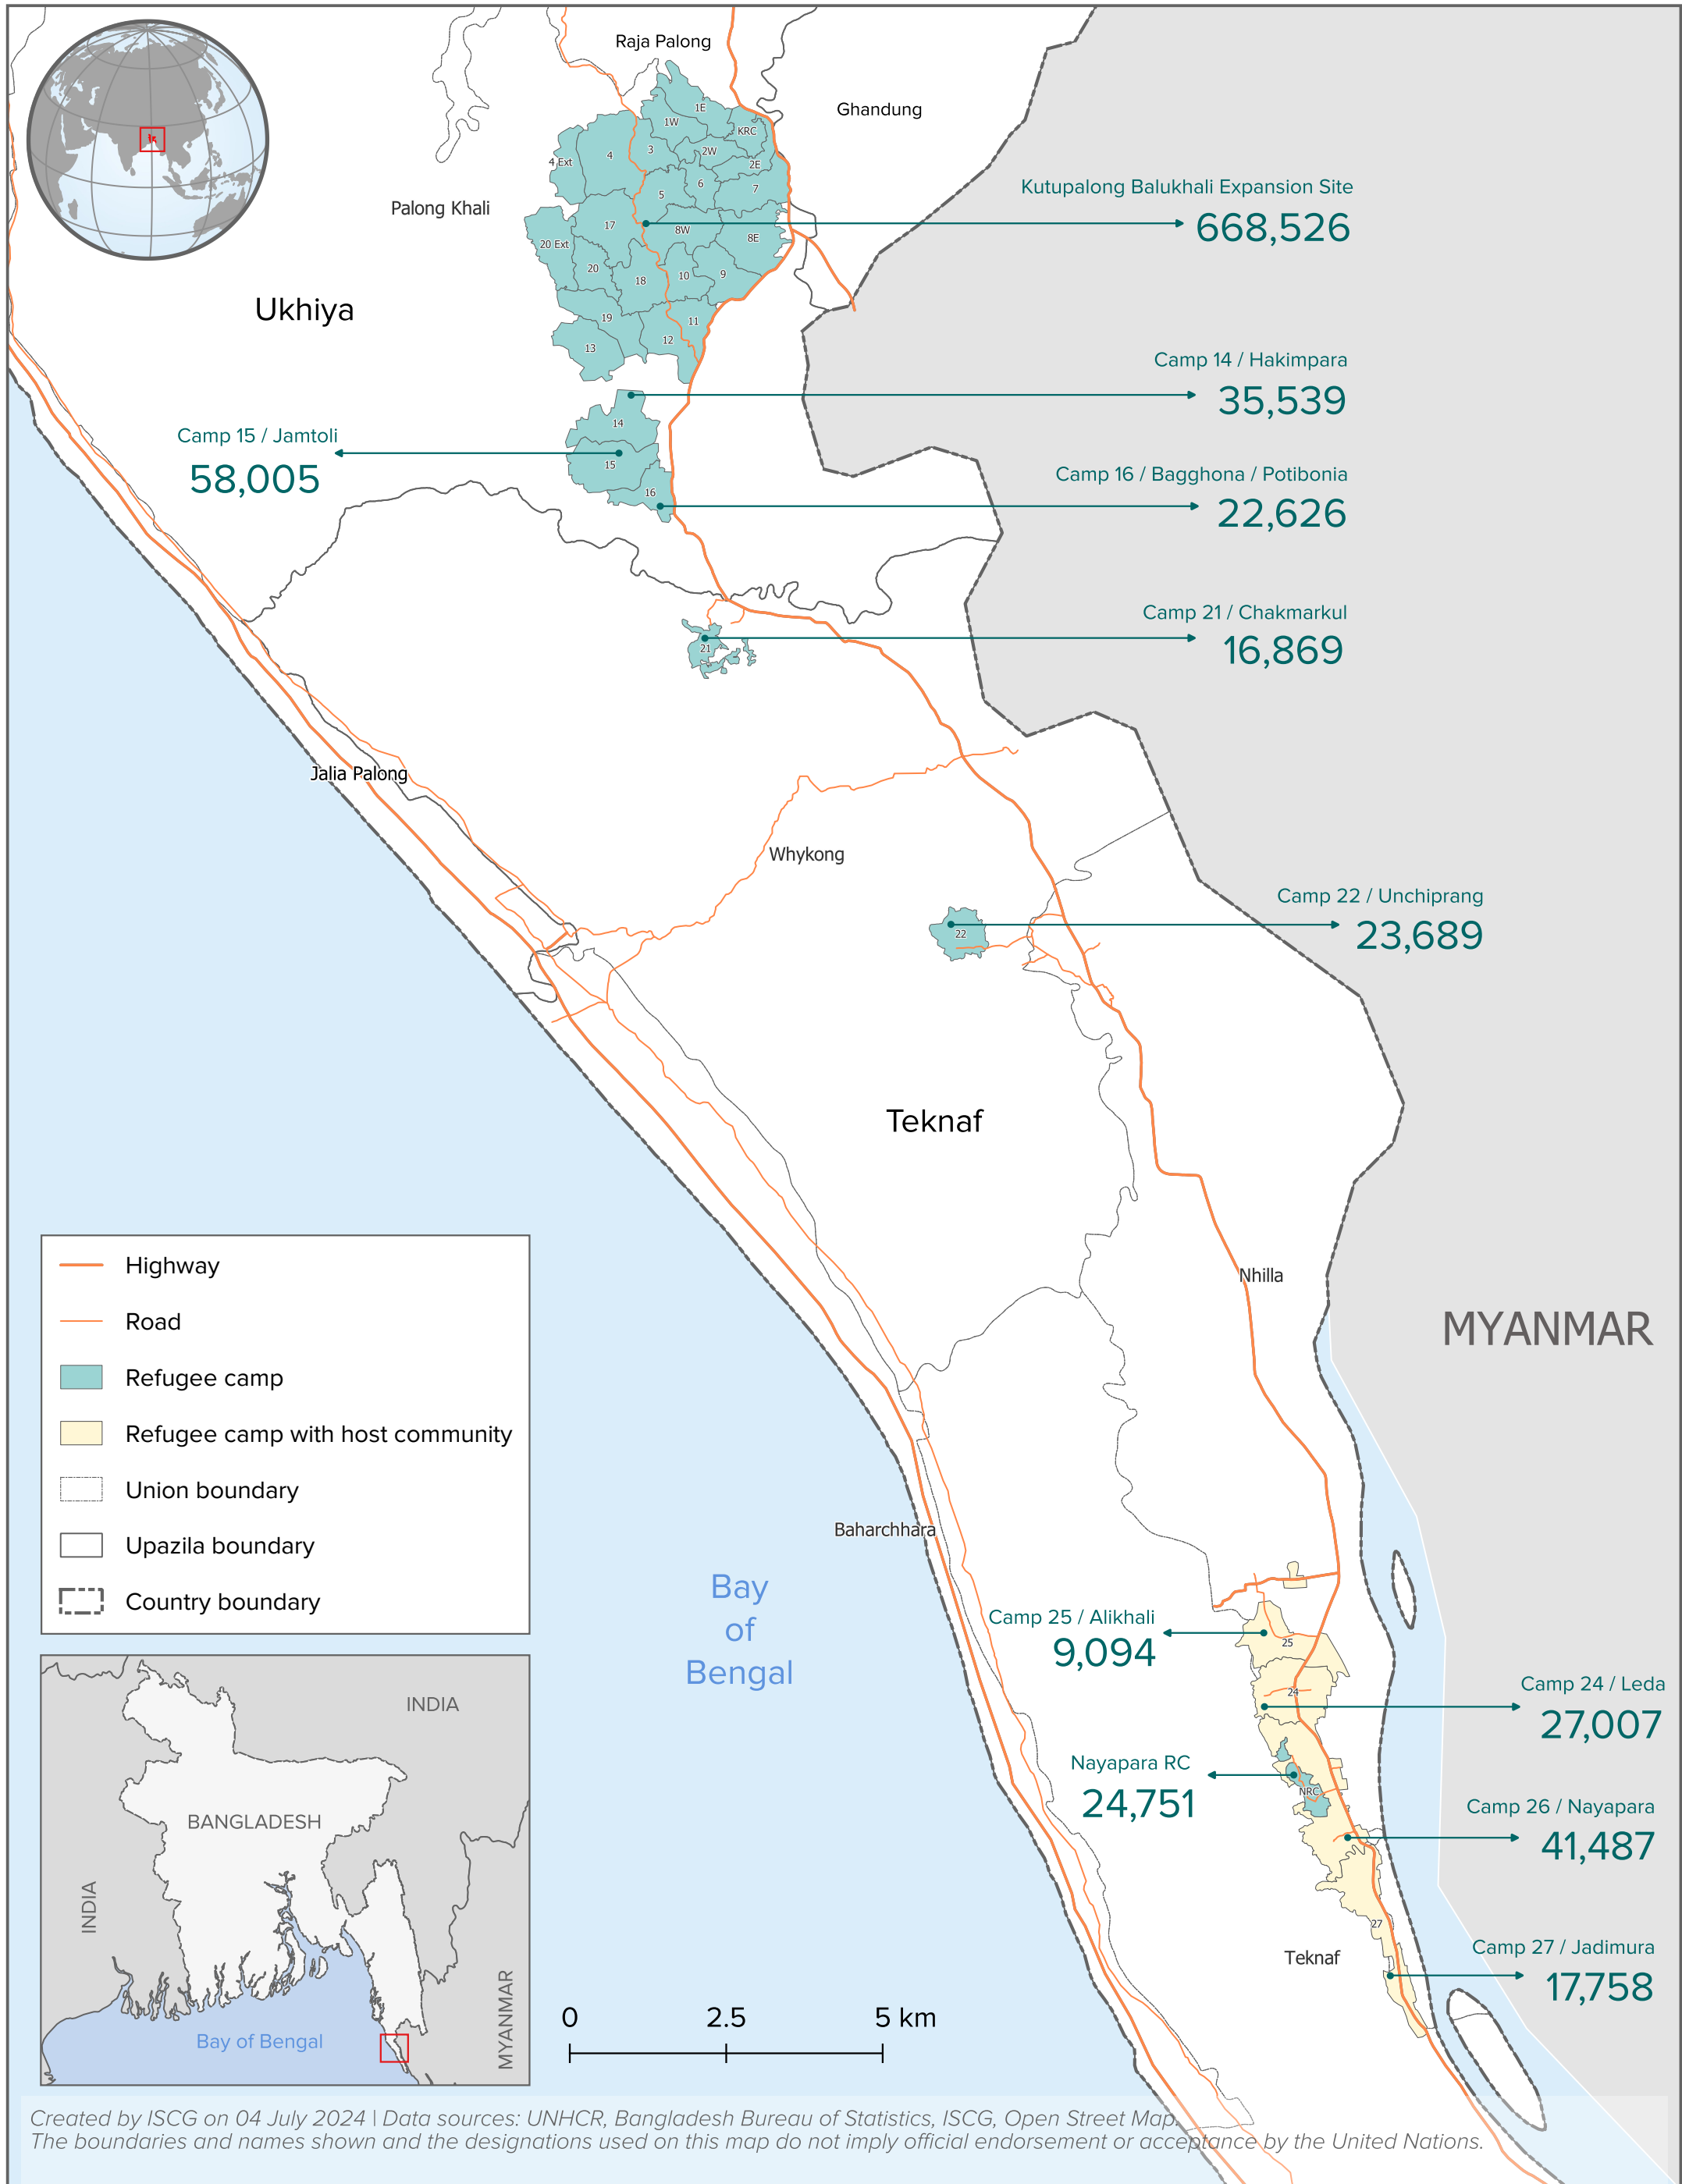

BANGLADESH, Cox's Bazar: Refugee Population

as of 31 May 2024

Created by ISCG on 04 July 2024 | Data sources: UNHCR, Bangladesh Bureau of Statistics, ISCG, Open Street Map. The boundaries and names shown and the designations used on this map do not imply official endorsement or acceptance by the United Nations.

BANGLADESH, Cox's Bazar, Ukhiya: Refugee Population

as of 31 May 2024

Created by ISCG on 04 July 2024 | Data sources: UNHCR, Bangladesh Bureau of Statistics, ISCG, Open Street Map.
 The boundaries and names shown and the designations used on this map do not imply official endorsement or acceptance by the United Nations.

BANGLADESH, Cox's Bazar, Teknaf: Refugee Population

as of 31 May 2024