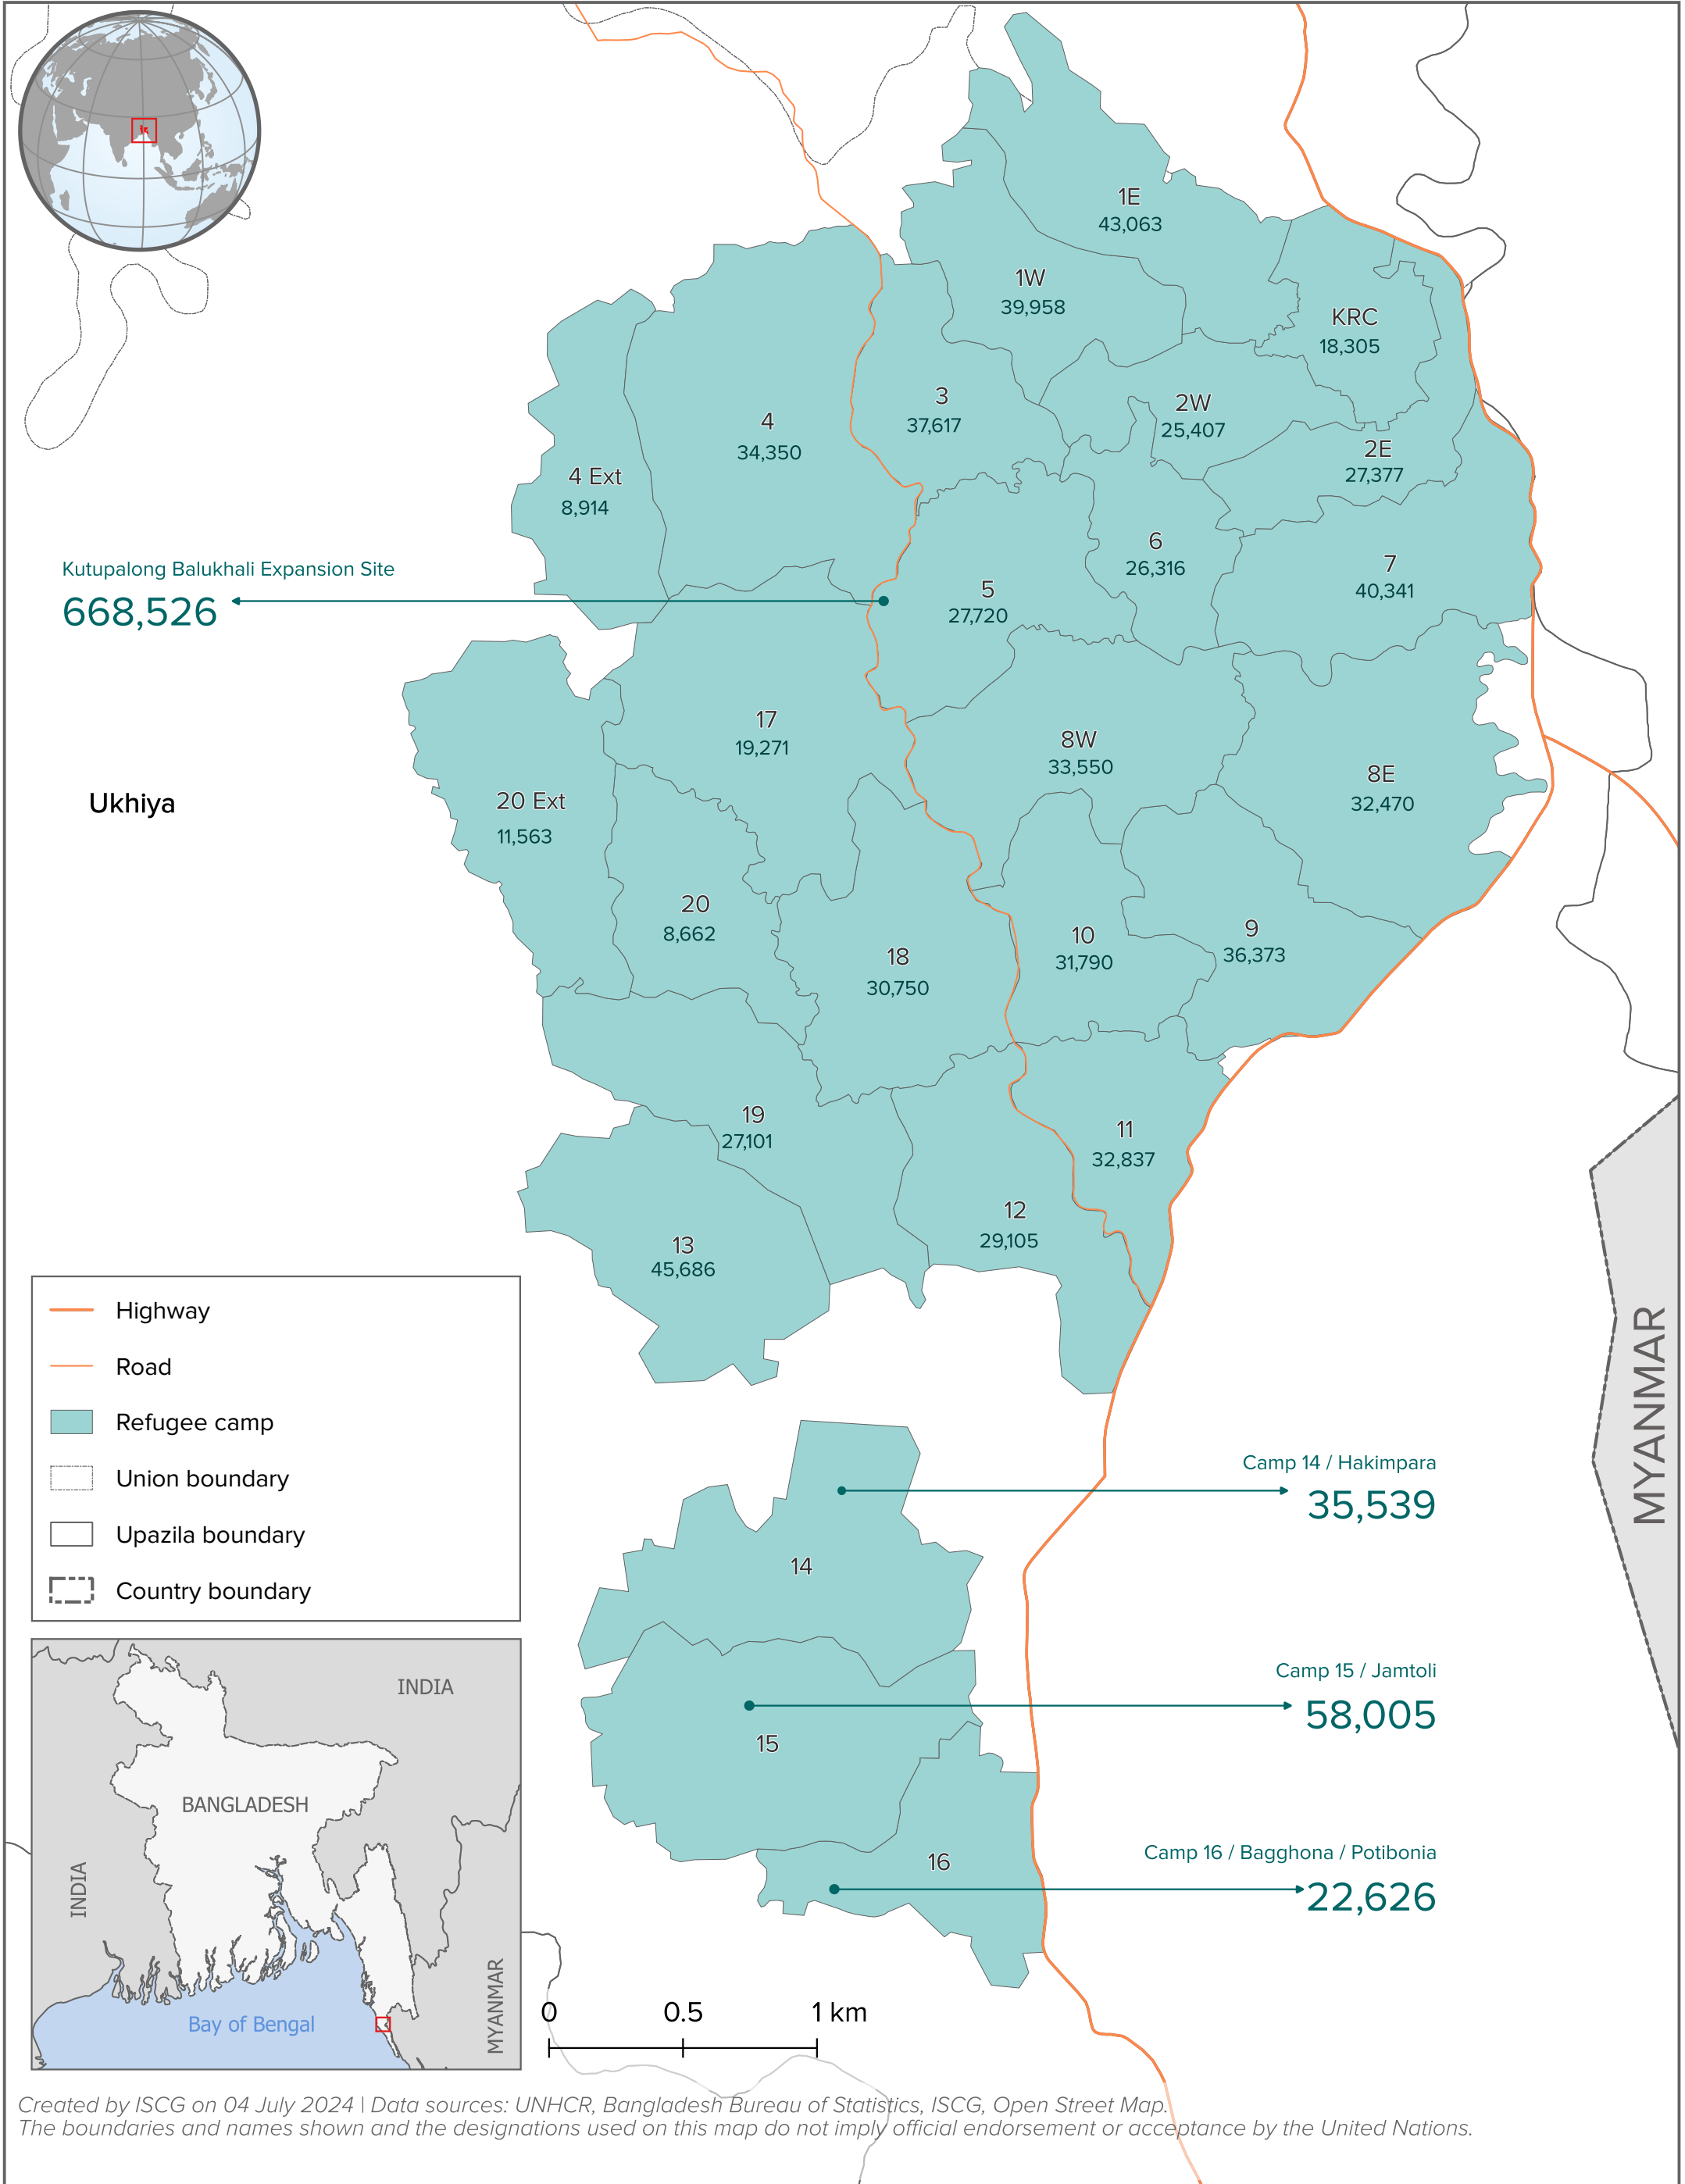

BANGLADESH, Cox's Bazar: Refugee Population

as of 31 May 2024

Created by ISCG on 04 July 2024 | Data sources: UNHCR, Bangladesh Bureau of Statistics, ISCG, Open Street Map. The boundaries and names shown and the designations used on this map do not imply official endorsement or acceptance by the United Nations.

BANGLADESH, Cox's Bazar, Ukhiya: Refugee Population

as of 31 May 2024

Created by ISCG on 04 July 2024 | Data sources: UNHCR, Bangladesh Bureau of Statistics, ISCG, Open Street Map.
 The boundaries and names shown and the designations used on this map do not imply official endorsement or acceptance by the United Nations.

BANGLADESH, Cox's Bazar, Teknaf: Refugee Population

as of 31 May 2024